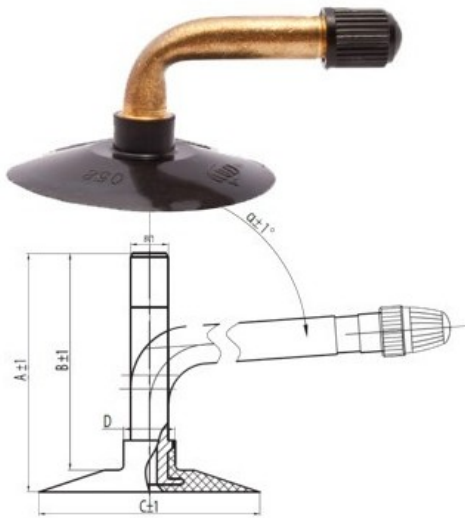

Tube 3.50-8, 4.00-8 TR87 Kabat

Category	Tubes
Size	3.50-8,
Width	3.5
Section ratio	
Rim	8
Model	TR87
Analogue	4.00-8

Delivery 1-5 w/d

Warranty

Description

All technical information about products in our website protekta.lt is based on the information given by the manufacturers. This information serves only information purposes and it is not mandatory.