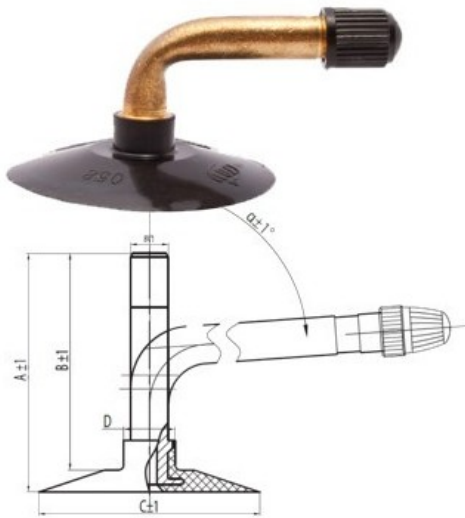

## Tube 3.50-8, 4.00-8 TR87 Kabat

Category	Tubes
Size	3.50-8,
Width	4
Section ratio	
Rim	8
Model	TR87
Analogue	4.00-8

Delivery

---

Warranty

Description

All technical information about products in our website protekta.lt is based on the information given by the manufacturers. This information serves only information purposes and it is not mandatory.