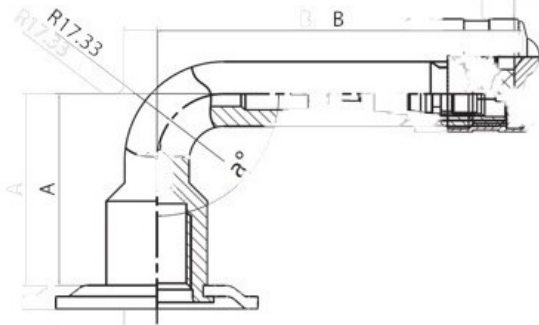

**Tube 10.00-15, 315/70-15 V3.02.8 Kabat**

|               |           |
|---------------|-----------|
| Category      | Tubes     |
| Size          | 10.00-15, |
| Width         | 10        |
| Section ratio | 70        |
| Rim           | 15        |
| Model         | V3.02.8   |
| Analogue      | 315/70-15 |