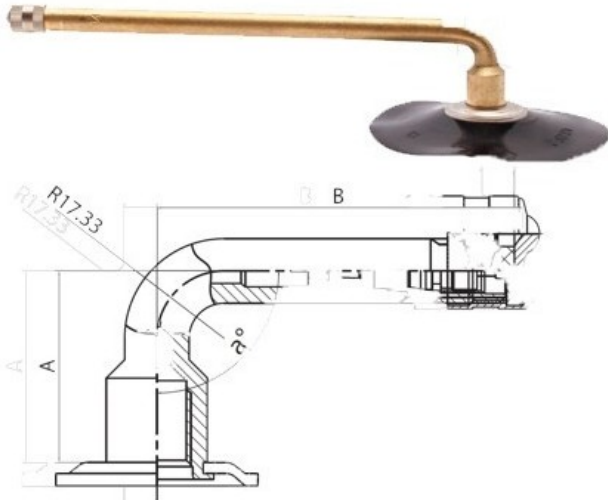

## Tube 10.00-15, 315/70-15 V3.02.8 Kabat

Category	Tubes
Size	10.00-15,
Width	315
Section ratio	70
Rim	15
Model	V3.02.8
Analogue	315/70-15

Delivery 1-5 w/d

Warranty

Description

All technical information about products in our website protekta.lt is based on the information given by the manufacturers. This information serves only information purposes and it is not mandatory.