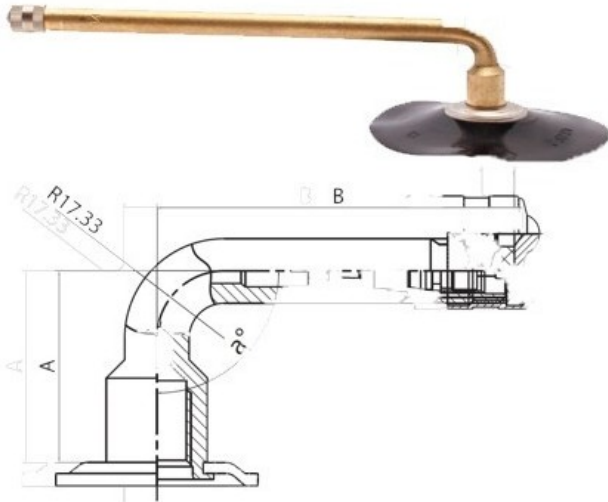

Tube 300-15 V3.02.08 Kabat

Category	Tubes
Size	300-15
Width	300
Section ratio	
Rim	15
Model	V3.02.08
Analogue	

Delivery ---
Warranty
Description

All technical information about products in our website protekta.It is based on the information given by the manufacturers. This information serves only information purposes and it is not mandatory.