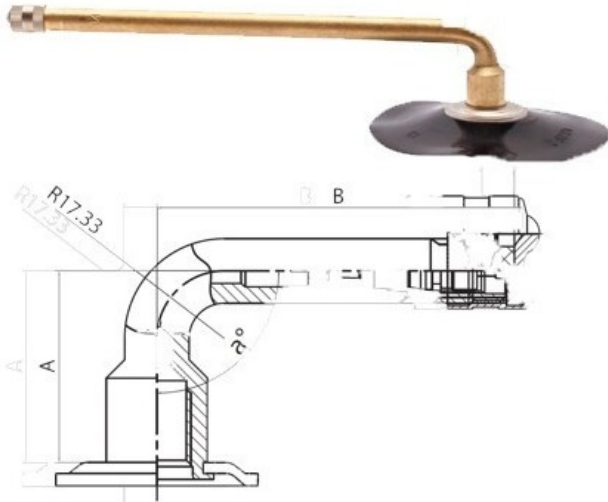

## Tube 250-15 (2.50-15) V3.02.8 Kabat

Category	Tubes
Size	250-15
Width	250
Section ratio	
Rim	15
Model	V3.02.8
Analogue	

Delivery ---

Warranty

Description

All technical information about products in our website protekta.lt is based on the information given by the manufacturers. This information serves only information purposes and it is not mandatory.