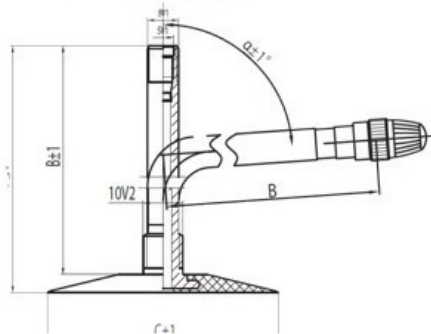

Tube 23x9-10 JS2 Kabat

| | |
|---------------|---------|
| Category | Tubes |
| Size | 23x9-10 |
| Width | 23 |
| Section ratio | 9 |
| Rim | 10 |
| Model | JS2 |
| Analogue | |

Delivery ---
Warranty
Description