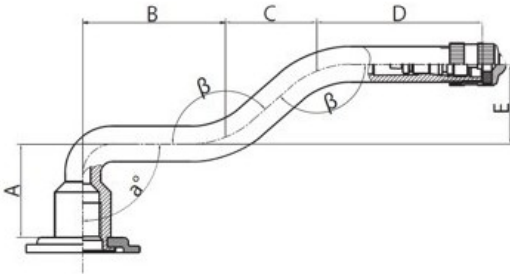

## Tube 14.00-20 V3.06.8 Kabat

Category	Tubes
Size	14.00-20
Width	14
Section ratio	
Rim	20
Model	V3.06.8
Analogue	370-508

Delivery

---

Warranty

Description

All technical information about products in our website protekta.lt is based on the information given by the manufacturers. This information serves only information purposes and it is not mandatory.