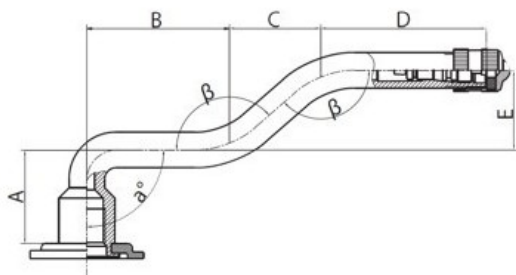

Tube 14.00-20 V3.06.8 Kabat

Category	Tubes
Size	14.00-20
Width	14
Section ratio	
Rim	20
Model	V3.06.8
Analogue	370-508

Delivery	---
Warranty	
Description	

All technical information about products in our website protekta.lt is based on the information given by the manufacturers. This information serves only information purposes and it is not mandatory.