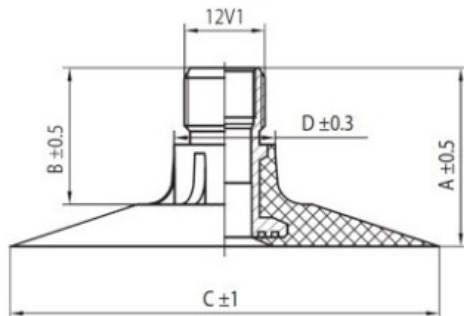

Tube 11.2-48, 270/95-48 TR218A Kabat

Category	Tubes
Size	11.2-48,
Width	11.2
Section ratio	
Rim	48
Model	TR218A
Analogue	270/95R48

Delivery 1-5 w/d

Warranty

Description

All technical information about products in our website protekta.lt is based on the information given by the manufacturers. This information serves only information purposes and it is not mandatory.