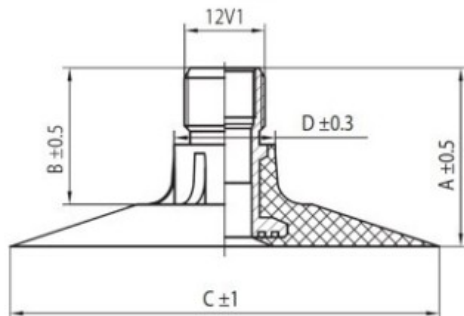

## Tube 11.2-48, 270/95-48 TR218A Kabat

Category	Tubes
Size	11.2-48,
Width	270
Section ratio	
Rim	48
Model	TR218A
Analogue	11.2R48

Delivery 1-5 w/d

Warranty

Description

All technical information about products in our website protekta.lt is based on the information given by the manufacturers. This information serves only information purposes and it is not mandatory.