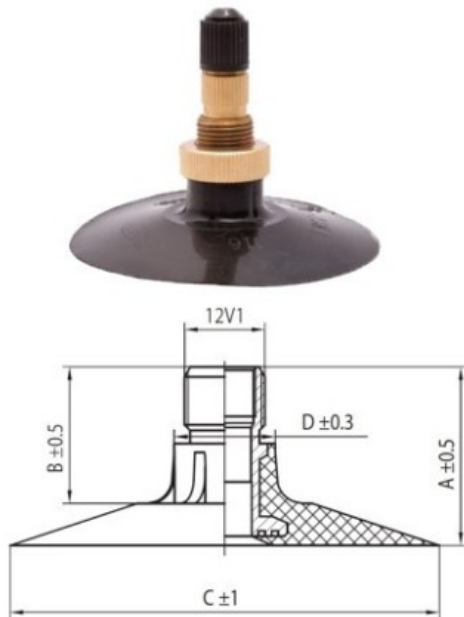

## Tube 14.9-24 TR218A Kabat

Category	Tubes
Size	14.9-24
Width	14.9
Section ratio	
Rim	24
Model	TR218A
Analogue	14.9R24

Delivery 1-5 w/d

Warranty

Description

All technical information about products in our website protekta.lt is based on the information given by the manufacturers. This information serves only information purposes and it is not mandatory.