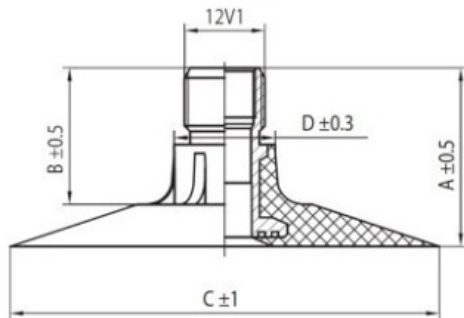

Tube 14.9-30, 15.5-30 TR218A Kabat

Category	Tubes
Size	14.9-30,
Width	15.5
Section ratio	
Rim	30
Model	TR218A
Analogue	15.5-30

Delivery 1-5 w/d

Warranty

Description

All technical information about products in our website protekta.lt is based on the information given by the manufacturers. This information serves only information purposes and it is not mandatory.