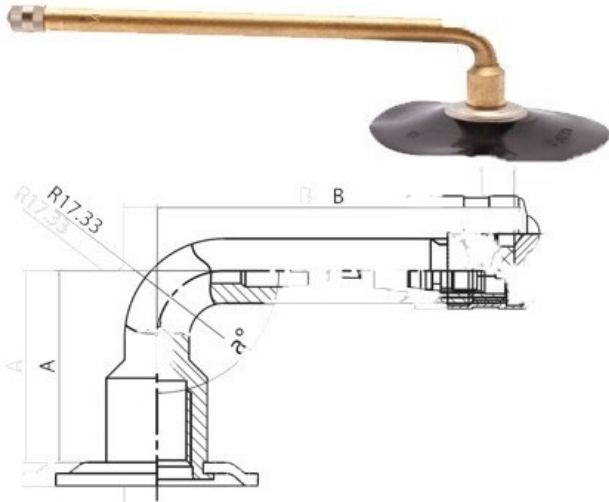

## Tube 12.5/60-15 V3.02.5 Kabat

Category	Tubes
Size	12.5/60-15
Width	12.5
Section ratio	60
Rim	15
Model	V3.02.5
Analogue	

Delivery ---

Warranty

Description

All technical information about products in our website protekta.lt is based on the information given by the manufacturers. This information serves only information purposes and it is not mandatory.