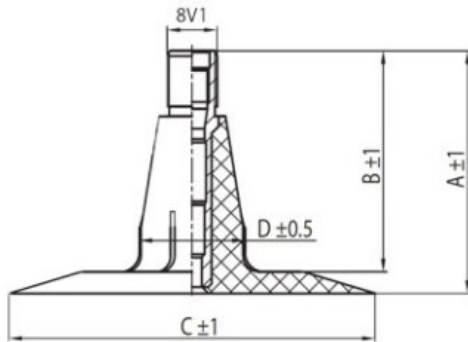

Tube 20.0/70-20 TR15 Kabat

Category	Tubes
Size	20.0/70-20
Width	20
Section ratio	70
Rim	20
Model	TR15
Analogue	

Delivery 1-5 w/d

Warranty

Description

All technical information about products in our website protekta.lt is based on the information given by the manufacturers. This information serves only information purposes and it is not mandatory.