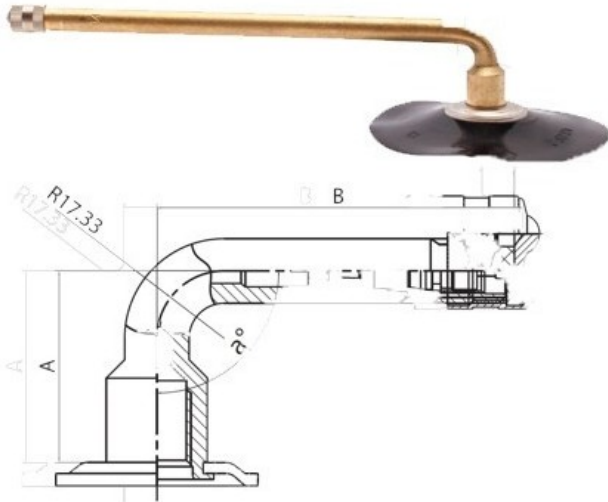

Tube 16.5/70-18 V3.02.15 Kabat

Category	Tubes
Size	16.5/70-18
Width	16.5
Section ratio	70
Rim	18
Model	V3.02.15
Analogue	

Delivery	1-5 w/d
Warranty	
Description	

All technical information about products in our website protekta.It is based on the information given by the manufacturers. This information serves only information purposes and it is not mandatory.