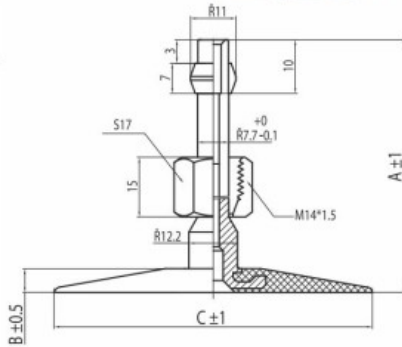

Tube 13.00-18 HD PK-5A Kabat

Category	Tubes
Size	13.00-18
Width	13
Section ratio	
Rim	18
Model	PK5A
Analogue	

Delivery 1-5 w/d

Warranty

Description

All technical information about products in our website protekta.lt is based on the information given by the manufacturers. This information serves only information purposes and it is not mandatory.