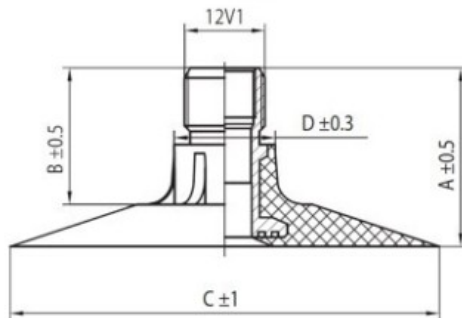

Tube 16.9-30 TR218A Kabat

Category	Tubes
Size	16.9-30
Width	16.9
Section ratio	
Rim	30
Model	TR218A
Analogue	420/85R30

Delivery 1-5 w/d

Warranty

Description

All technical information about products in our website protekta.lt is based on the information given by the manufacturers. This information serves only information purposes and it is not mandatory.