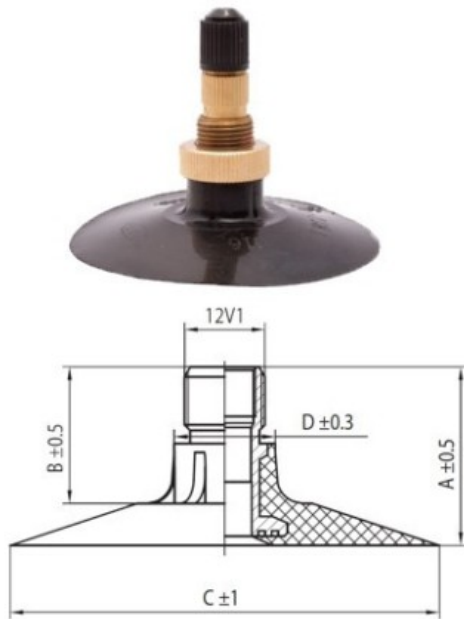

Tube 16.9-38 TR218A Kabat

Category	Tubes
Size	16.9-38
Width	420
Section ratio	
Rim	38
Model	TR218A
Analogue	420/85R38

Delivery 1-5 w/d

Warranty

Description

All technical information about products in our website protekta.lt is based on the information given by the manufacturers. This information serves only information purposes and it is not mandatory.