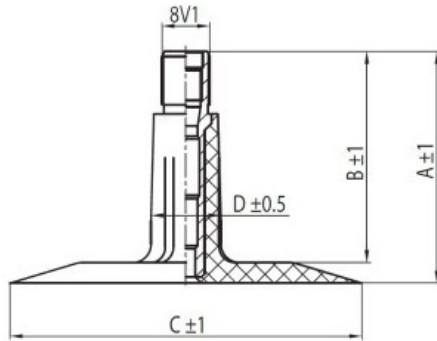

## Tube 6.00-9 TR13 Kabat

Category	Tubes
Size	6.00-9
Width	6
Section ratio	
Rim	9
Model	TR13
Analogue	

Delivery 1-5 w/d

Warranty

Description

All technical information about products in our website protekta.lt is based on the information given by the manufacturers. This information serves only information purposes and it is not mandatory.