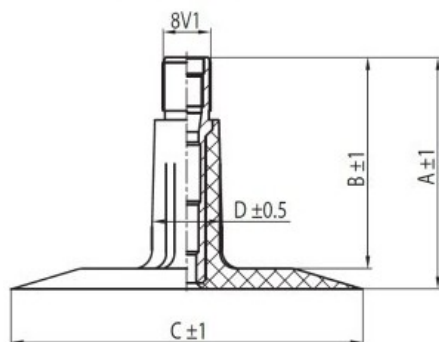

## Tube 6.00-9 TR13 Kabat

Category	Tubes
Size	6.00-9
Width	6
Section ratio	
Rim	9
Model	TR13
Analogue	

Delivery

---

Warranty

Description

All technical information about products in our website protekta.lt is based on the information given by the manufacturers. This information serves only information purposes and it is not mandatory.