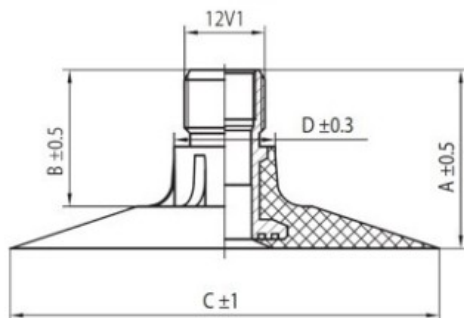

## Tube 23x8.50-12, 23x10.5-12 TR218A Kabat

Category	Tubes
Size	23x8.50-12,
Width	8.5
Section ratio	8.5
Rim	12
Model	TR218A
Analogue	23x10.50-12

Delivery 1-5 w/d

Warranty

Description

All technical information about products in our website protekta.lt is based on the information given by the manufacturers. This information serves only information purposes and it is not mandatory.