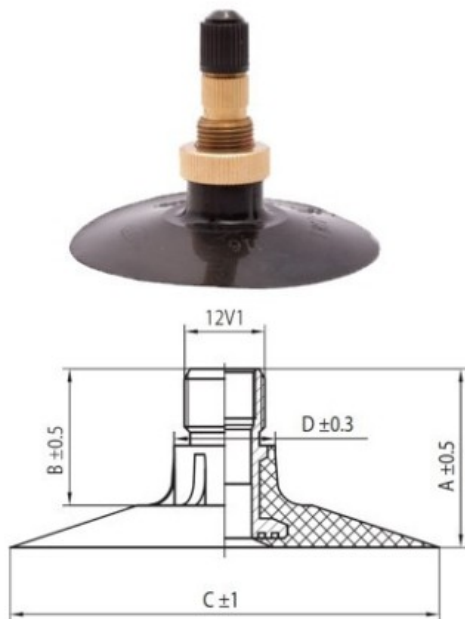

Tube 11.2-44 TR218A Kabat

Category	Tubes
Size	11.2-44
Width	11.2
Section ratio	
Rim	44
Model	TR218A
Analogue	11.2R44

Delivery 1-5 w/d

Warranty

Description

All technical information about products in our website protekta.lt is based on the information given by the manufacturers. This information serves only information purposes and it is not mandatory.