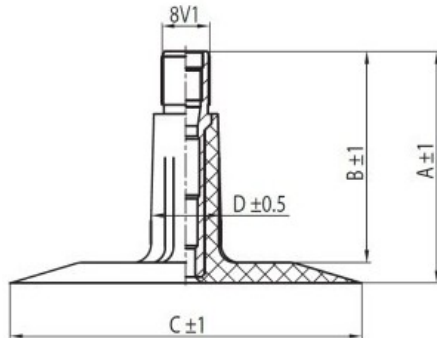

Tube 31x12.50-15, 31x13.5-15 TR13 Kabat

Category	Tubes
Size	31x12.50-15,
Width	12.50
Section ratio	12.5
Rim	15
Model	TR13
Analogue	31x13.50-15

Delivery 1-5 w/d

Warranty

Description

All technical information about products in our website protekta.lt is based on the information given by the manufacturers. This information serves only information purposes and it is not mandatory.