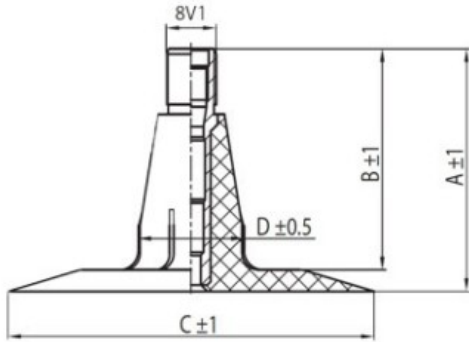

Tube 500/60-15.5, 500/55-15.5 TR15 Kabat

Category	Tubes
Size	500/60-15.5,
Width	500
Section ratio	55
Rim	15.5
Model	TR15
Analogue	500/55-15.5

Delivery 1-5 w/d

Warranty

Description

All technical information about products in our website protekta.lt is based on the information given by the manufacturers. This information serves only information purposes and it is not mandatory.