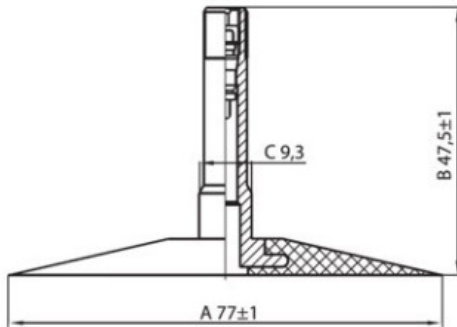

## Tube 15-22.5, 15.00-22.5 TR300 Kabat

Category	Tubes
Size	15-22.5,
Width	15
Section ratio	
Rim	22.5
Model	TR300
Analogue	

Delivery 1-5 w/d

Warranty

Description

All technical information about products in our website protekta.lt is based on the information given by the manufacturers. This information serves only information purposes and it is not mandatory.