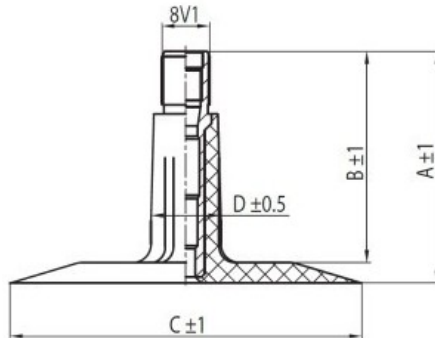

## Tube 7.00-20, 7.50-20 TR15 Kabat

Category	Tubes
Size	7.00-20,
Width	7
Section ratio	
Rim	20
Model	TR15
Analogue	7.5-20

Delivery 1-5 w/d

Warranty

Description

All technical information about products in our website protekta.lt is based on the information given by the manufacturers. This information serves only information purposes and it is not mandatory.