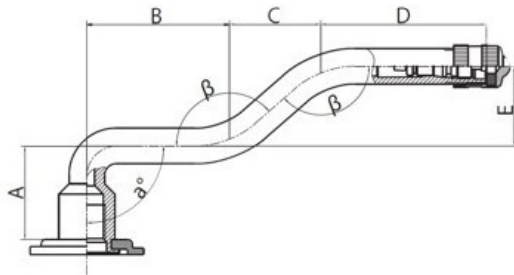

Tube 16.0/70-20, 405/70-20 V3.06.8 Kabat

Category	Tubes
Size	16.0/70-20,
Width	16
Section ratio	70
Rim	20
Model	V3.06.8
Analogue	16/70

Delivery 1-5 w/d

Warranty

Description

All technical information about products in our website protekta.lt is based on the information given by the manufacturers. This information serves only information purposes and it is not mandatory.