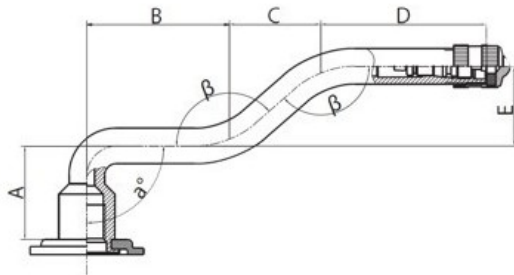

## Tube 16.0/70-20, 405/70-20 V3.06.8 Kabat

Category	Tubes
Size	16.0/70-20,
Width	16
Section ratio	70
Rim	20
Model	V3.06.8
Analogue	405/70R20

Delivery 1-5 w/d

Warranty

Description

All technical information about products in our website protekta.It is based on the information given by the manufacturers. This information serves only information purposes and it is not mandatory.