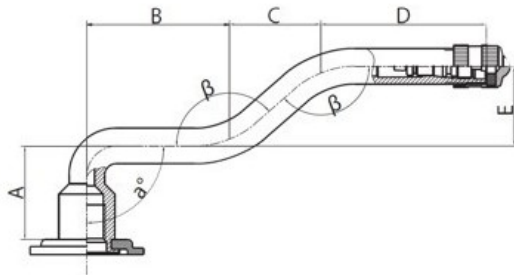

Tube 13.00-22.5 V3.06.2 Kabat

Category	Tubes
Size	13.00-22.5
Width	13
Section ratio	
Rim	22.5
Model	V3.06.2
Analogue	13R22.5

Delivery 1-5 w/d

Warranty

Description

All technical information about products in our website protekta.lt is based on the information given by the manufacturers. This information serves only information purposes and it is not mandatory.