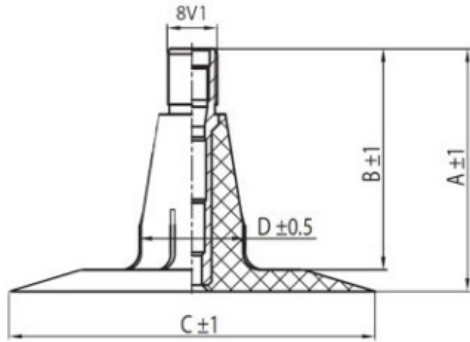

Tube 26x12.00-12 (320/60-12, 300/60-12) TR15 Kabat

Category	Tubes
Size	26x12.00-12
Width	26
Section ratio	12
Rim	12
Model	TR15
Analogue	300/60-12

Delivery

Warranty

Description

All technical information about products in our website protekta.lt is based on the information given by the manufacturers. This information serves only information purposes and it is not mandatory.