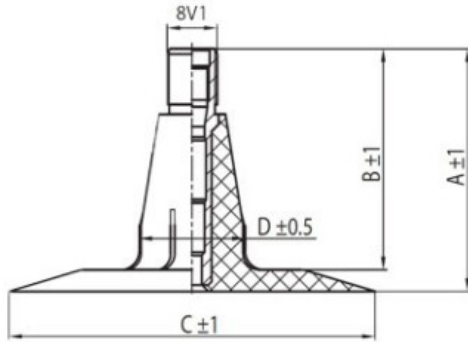

Tube 400/60-15.5, 400/65-15.5 TR15 Kabat

Category	Tubes
Size	400/60-15.5,
Width	400
Section ratio	60
Rim	15.5
Model	TR15
Analogue	400/65-15.5

Delivery

Warranty

Description

All technical information about products in our website protekta.lt is based on the information given by the manufacturers. This information serves only information purposes and it is not mandatory.