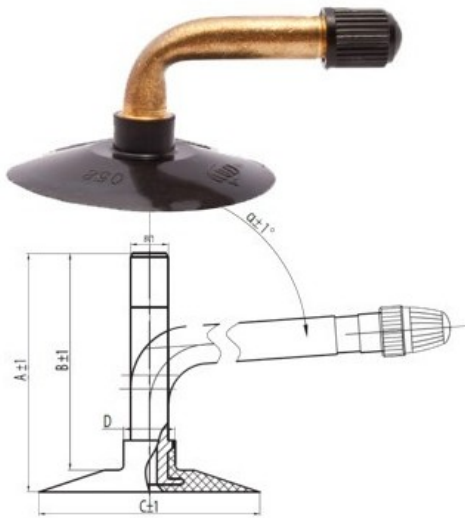

Tube 3.50-4, 4.00-4, 4.10-4 TR87

Category	Tubes
Size	3.50-4,
Width	3.5
Section ratio	
Rim	4
Model	TR87
Analogue	4.00-4

Delivery

Warranty

Description

All technical information about products in our website protekta.lt is based on the information given by the manufacturers. This information serves only information purposes and it is not mandatory.