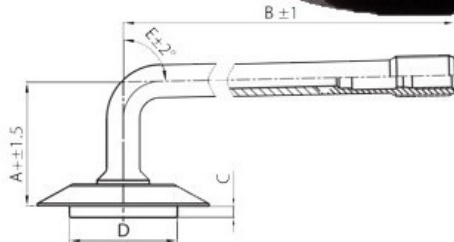

## Tube 16.00-24, 16.00-25, 17.5-25 TRJ-1175C Star

Category	Tubes
Size	16.00-24,
Width	16
Section ratio	
Rim	25
Model	TRJ1175C
Analogue	17.5-25

Delivery ---

Warranty

Description

All technical information about products in our website protekta.lt is based on the information given by the manufacturers. This information serves only information purposes and it is not mandatory.