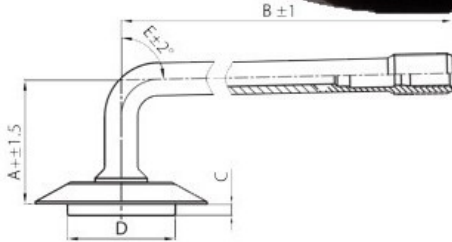

Tube 16.00-24, 16.00-25, 17.5-25 TRJ-1175C Star

Category	Tubes
Size	16.00-24,
Width	17.5
Section ratio	
Rim	25
Model	TRJ1175C
Analogue	17.5-25

Delivery ---

Warranty

Description

All technical information about products in our website protekta.lt is based on the information given by the manufacturers. This information serves only information purposes and it is not mandatory.