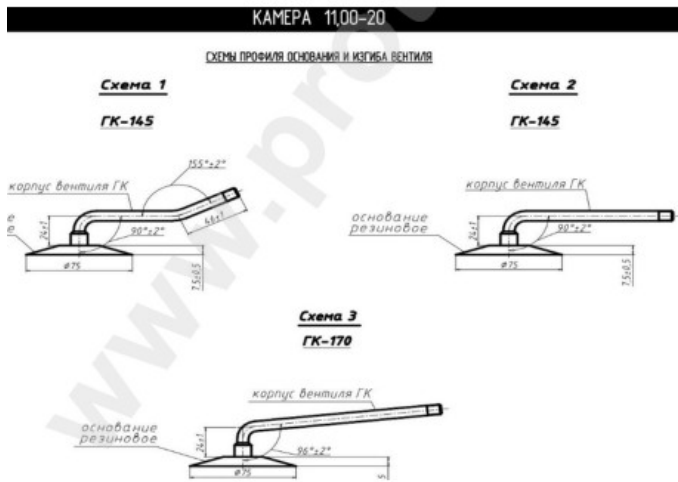

Tube 11.00-20 Kama

Category	Tubes
Size	11.00-20
Width	11
Section ratio	
Rim	20
Model	GK145, 170
Analogue	300-508

Delivery	---
Warranty	12 months
Description	

All technical information about products in our website protekta.lt is based on the information given by the manufacturers. This information serves only information purposes and it is not mandatory.