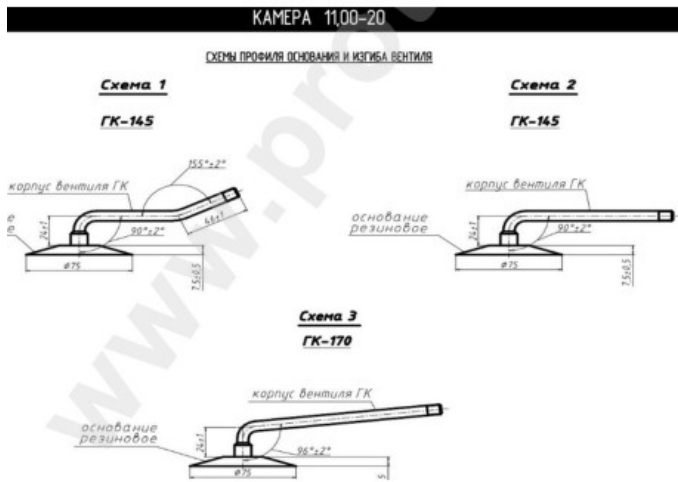

Tube 11.00-20 Kama

Category	Tubes
Size	11.00-20
Width	11
Section ratio	
Rim	20
Model	GK145, 170
Analogue	11.00R20

Delivery	---
Warranty	12 months
Description	

All technical information about products in our website protekta.lt is based on the information given by the manufacturers. This information serves only information purposes and it is not mandatory.