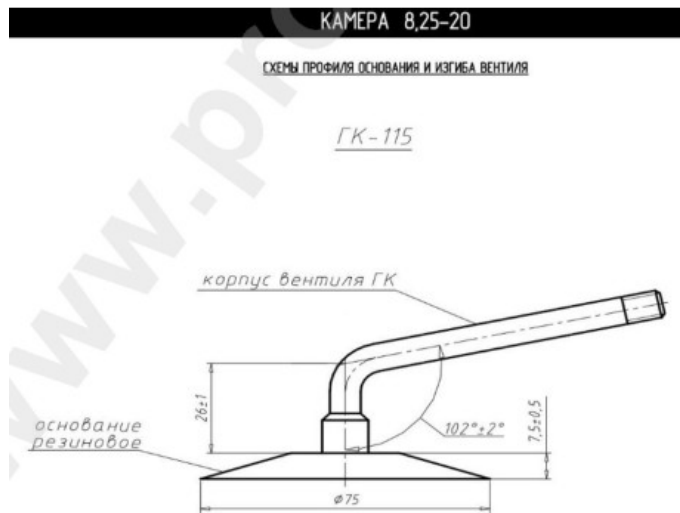

Tube 8.25-20 Kama

Category	Tubes
Size	8.25-20
Width	8.25
Section ratio	
Rim	20
Model	GK115
Analogue	8.25R20

Delivery	---
Warranty	12 months
Description	

All technical information about products in our website protekta.lt is based on the information given by the manufacturers. This information serves only information purposes and it is not mandatory.