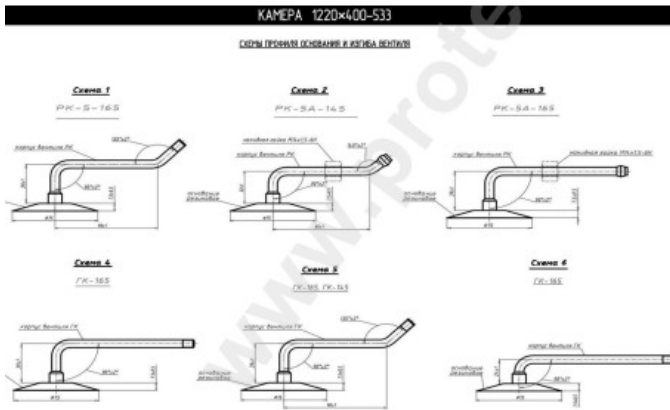

Tube 1220-400-533 (425/85R21) Kama

Category	Tubes
Size	1220-400-533
Width	400
Section ratio	80
Rim	533
Model	PK5-165, GK145, 165
Analogue	400/80-21

Delivery	---
Warranty	12 months
Description	

All technical information about products in our website protekta.lt is based on the information given by the manufacturers. This information serves only information purposes and it is not mandatory.