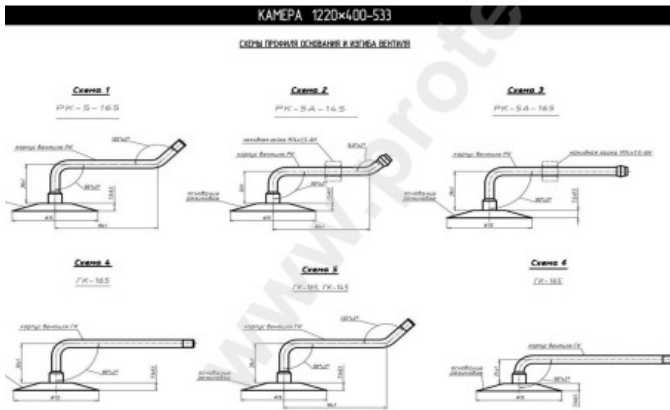

Tube 1220-400-533 (425/85R21) Kama

Category	Tubes
Size	1220-400-533
Width	1220
Section ratio	80
Rim	533
Model	PK5-165, GK145, 165
Analogue	400/80-21

Delivery	---
Warranty	12 months
Description	

All technical information about products in our website protekta.lt is based on the information given by the manufacturers. This information serves only information purposes and it is not mandatory.