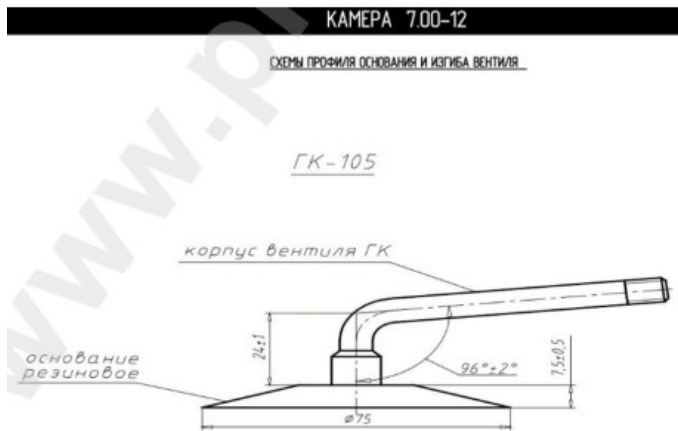

Tube 7.00-12 Kama

Category	Tubes
Size	7.00-12
Width	7
Section ratio	
Rim	12
Model	GK95, 105, 115
Analogue	

Delivery	---
Warranty	12 months
Description	

All technical information about products in our website protekta.lt is based on the information given by the manufacturers. This information serves only information purposes and it is not mandatory.