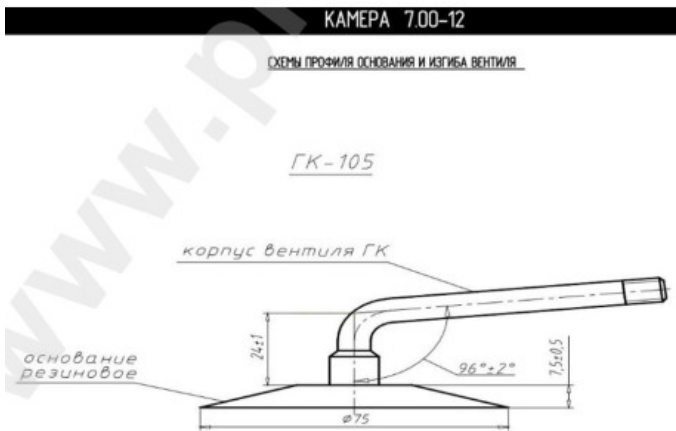

## Tube 7.00-12 Kama

|               |                |
|---------------|----------------|
| Category      | Tubes          |
| Size          | 7.00-12        |
| Width         | 7              |
| Section ratio |                |
| Rim           | 12             |
| Model         | GK95, 105, 115 |
| Analogue      |                |