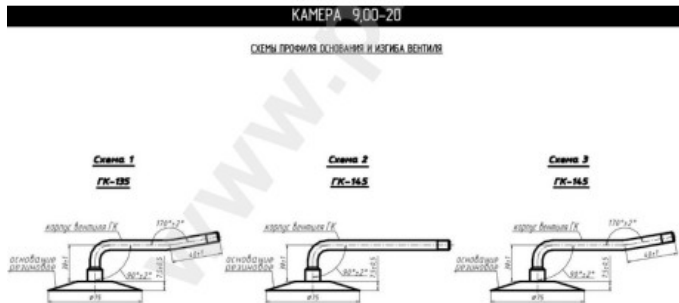

Tube 9.00-20 Kama

Category	Tubes
Size	9.00-20
Width	9
Section ratio	
Rim	20
Model	GK135, GK145
Analogue	260-508

Delivery	---
Warranty	12 months
Description	

All technical information about products in our website protekta.lt is based on the information given by the manufacturers. This information serves only information purposes and it is not mandatory.