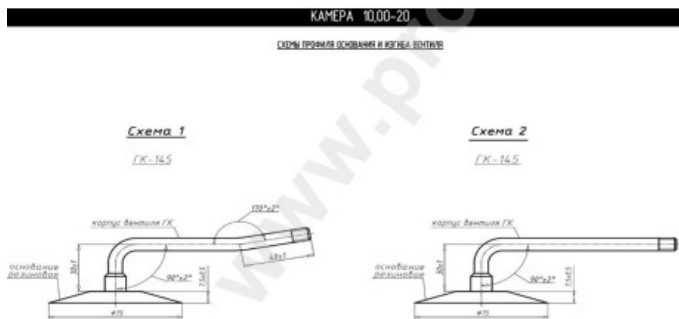

## Tube 10.00-20 Kama

Category	Tubes
Size	10.00-20
Width	10
Section ratio	
Rim	20
Model	GK145
Analogue	11.00R20

Delivery	---
Warranty	12 months
Description	

All technical information about products in our website protekta.lt is based on the information given by the manufacturers. This information serves only information purposes and it is not mandatory.