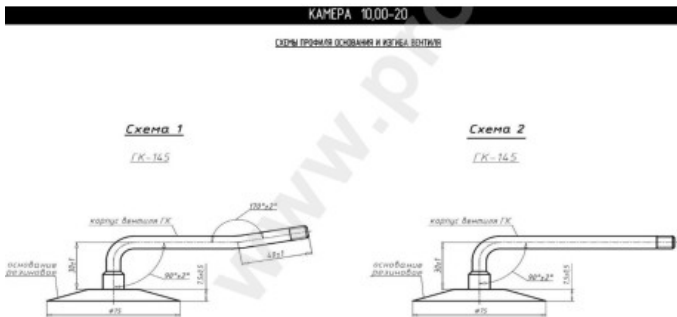

Tube 10.00-20 Kama

Category	Tubes
Size	10.00-20
Width	11
Section ratio	
Rim	20
Model	GK145
Analogue	11.00R20

Delivery	---
Warranty	12 months
Description	

All technical information about products in our website protekta.lt is based on the information given by the manufacturers. This information serves only information purposes and it is not mandatory.