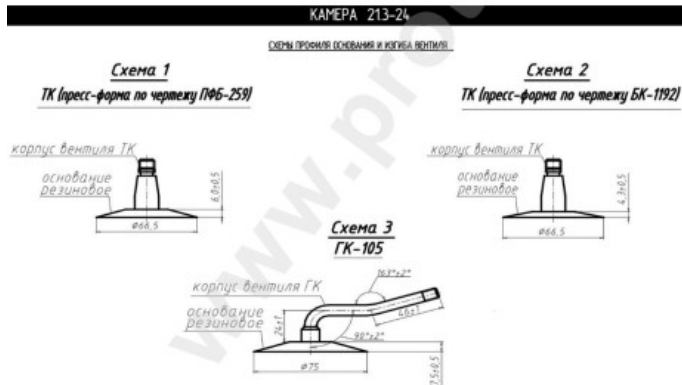

## Tube 21.3-24 Kama

Category	Tubes
Size	21.3-24
Width	21.3
Section ratio	
Rim	24
Model	TK, GK105
Analogue	21.3R24

Delivery	---
Warranty	12 months
Description	

All technical information about products in our website protekta.It is based on the information given by the manufacturers. This information serves only information purposes and it is not mandatory.