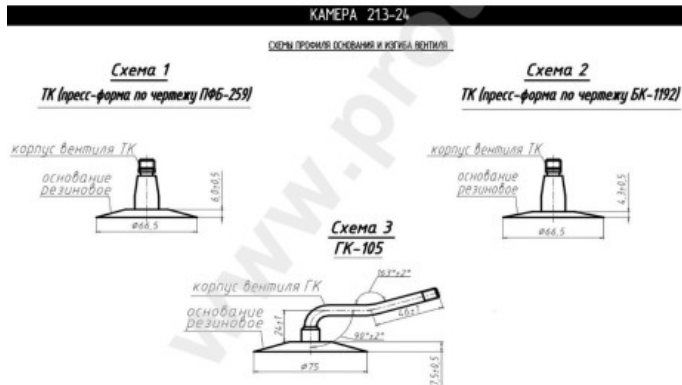

Tube 21.3-24 Kama

Category	Tubes
Size	21.3-24
Width	21.3
Section ratio	
Rim	24
Model	TK, GK105
Analogue	530-610

Delivery	---
Warranty	12 months
Description	

All technical information about products in our website protekta.lt is based on the information given by the manufacturers. This information serves only information purposes and it is not mandatory.