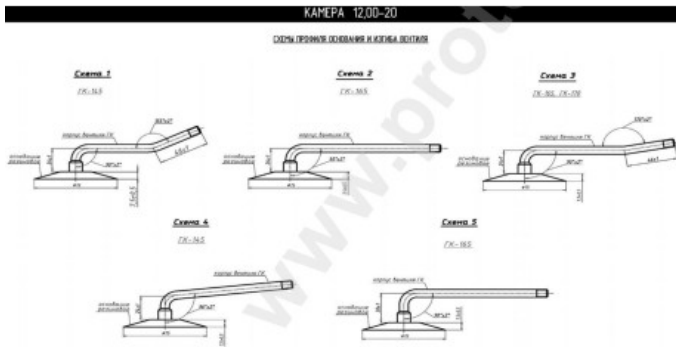

## Tube 12.00-20 Kama

Category	Tubes
Size	12.00-20
Width	12
Section ratio	
Rim	20
Model	GK145, 170, 165
Analogue	320-508

Delivery	---
Warranty	12 months
Description	

All technical information about products in our website protekta.lt is based on the information given by the manufacturers. This information serves only information purposes and it is not mandatory.