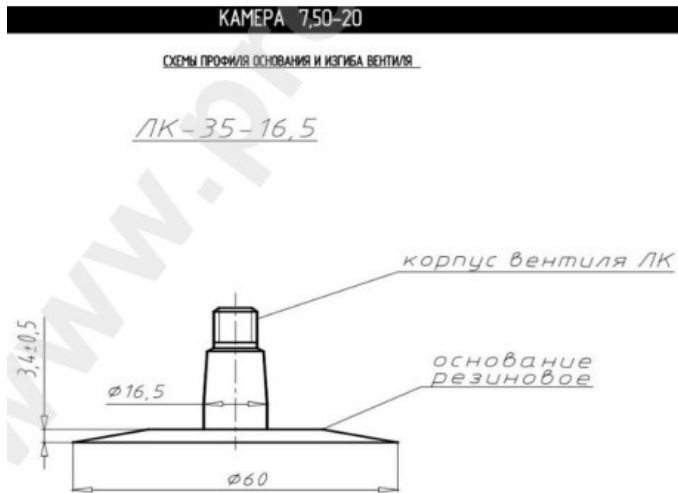

Tube 7.50-20 Kama

Category	Tubes
Size	7.50-20
Width	7.5
Section ratio	
Rim	20
Model	LK35-16.5
Analogue	

Delivery	---
Warranty	12 months
Description	

All technical information about products in our website protekta.lt is based on the information given by the manufacturers. This information serves only information purposes and it is not mandatory.