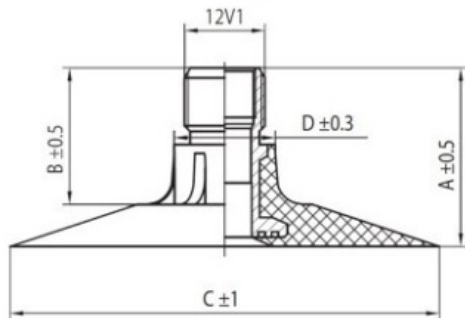

Tube 700/50-26.5 TR218 Nokian

Category	Tubes
Size	700/50-26.5
Width	700
Section ratio	45
Rim	26.5
Model	TR218
Analogue	710/45-26.5

Delivery

Warranty

Description

All technical information about products in our website protekta.lt is based on the information given by the manufacturers. This information serves only information purposes and it is not mandatory.