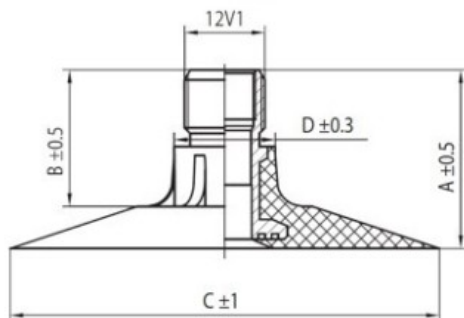

## Tube 700/50-22.5, TR218A Nokian

Category	Tubes
Size	700/50-22.5,
Width	700
Section ratio	50
Rim	22.5
Model	TR218A
Analogue	

Delivery

---

Warranty

Description

All technical information about products in our website protekta.lt is based on the information given by the manufacturers. This information serves only information purposes and it is not mandatory.