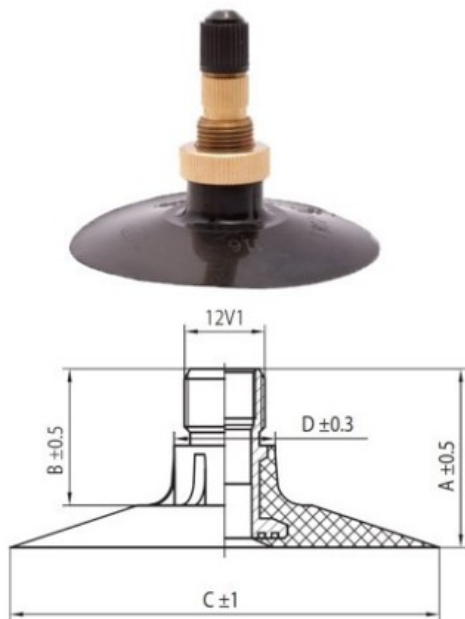

## Tube 9.5-16 TR218 Speedways

|               |        |
|---------------|--------|
| Category      | Tubes  |
| Size          | 9.5-16 |
| Width         | 9.5    |
| Section ratio |        |
| Rim           | 16     |
| Model         | TR218  |
| Analogue      |        |