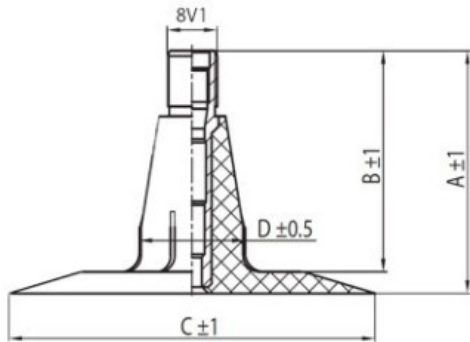

## Tube 4.80-12, 5.00-12, 125-12, 135-12 TR15 Kabat

Category	Tubes
Size	4.80-12,
Width	135
Section ratio	
Rim	12
Model	TR15
Analogue	

Delivery 1-5 w/d

Warranty

Description

All technical information about products in our website protekta.lt is based on the information given by the manufacturers. This information serves only information purposes and it is not mandatory.