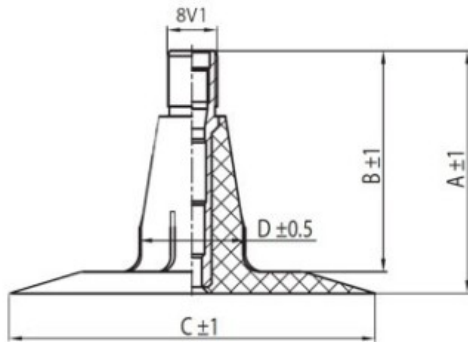

Kamera 18-22.5 TR15 Kabat

Category	Tubes
Size	18-22.5
Width	18
Section ratio	
Rim	22.5
Model	TR15
Analogue	

Delivery	1-5 w/d
Warranty	1 months
Description	

All technical information about products in our website protekta.lt is based on the information given by the manufacturers. This information serves only information purposes and it is not mandatory.