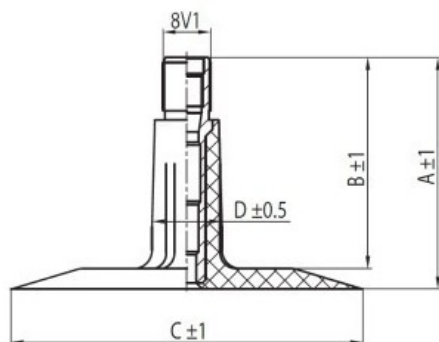

Tube 195/70-16 205/70-16 215/70-16 TR13 Kabat

Category	Tubes
Size	195/70-16
Width	205
Section ratio	
Rim	15
Model	TR13
Analogue	205-15

Delivery

Warranty

Description

All technical information about products in our website protekta.lt is based on the information given by the manufacturers. This information serves only information purposes and it is not mandatory.