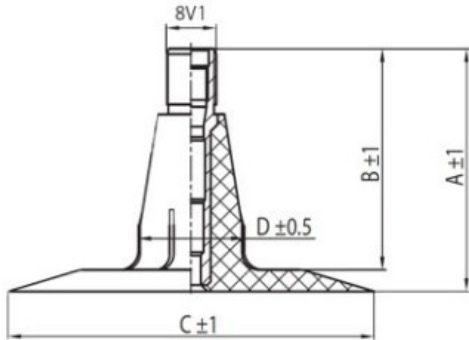

Tube 400/60-15.5 TR15 Dong

Category	Tubes
Size	400/60-15.5
Width	400
Section ratio	60
Rim	15.5
Model	TR15
Analogue	

Delivery

Warranty

Description

All technical information about products in our website protekta.lt is based on the information given by the manufacturers. This information serves only information purposes and it is not mandatory.