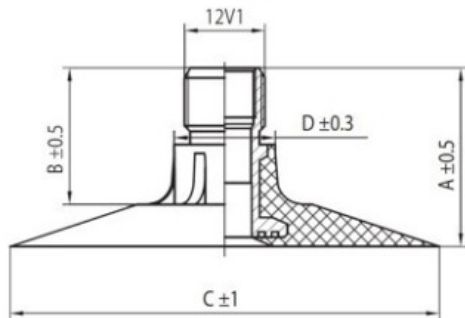

Tube 11.2-38, 12.4-38, 320/70-38, 360/70-38 TR218A Kabat

Category	Tubes
Size	11.2-38,
Width	36
Section ratio	
Rim	38
Model	TR218A
Analogue	320/85R38

Delivery 1-5 w/d

Warranty

Description

All technical information about products in our website protekta.lt is based on the information given by the manufacturers. This information serves only information purposes and it is not mandatory.