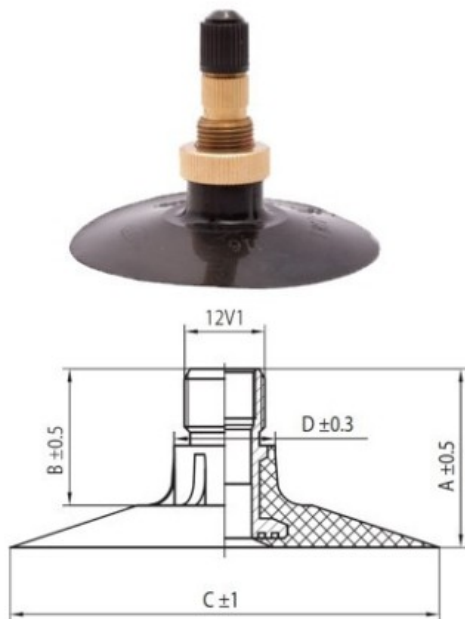

Tube 11.2-38, 12.4-38, 320/70-38, 360/70-38 TR218A Kabat

Category	Tubes
Size	11.2-38,
Width	36
Section ratio	
Rim	38
Model	TR218A
Analogue	12.4-38

Delivery 1-5 w/d

Warranty

Description

All technical information about products in our website protekta.lt is based on the information given by the manufacturers. This information serves only information purposes and it is not mandatory.