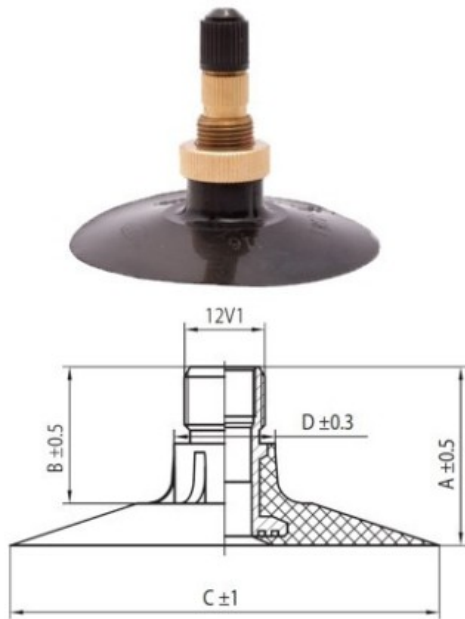

## Tube 19.5L-24 TR218A Kabat

Category	Tubes
Size	19.5L-24
Width	19.5
Section ratio	
Rim	24
Model	TR218A
Analogue	19.5LR-24

Delivery 1-5 w/d

Warranty

Description

All technical information about products in our website protekta.lt is based on the information given by the manufacturers. This information serves only information purposes and it is not mandatory.