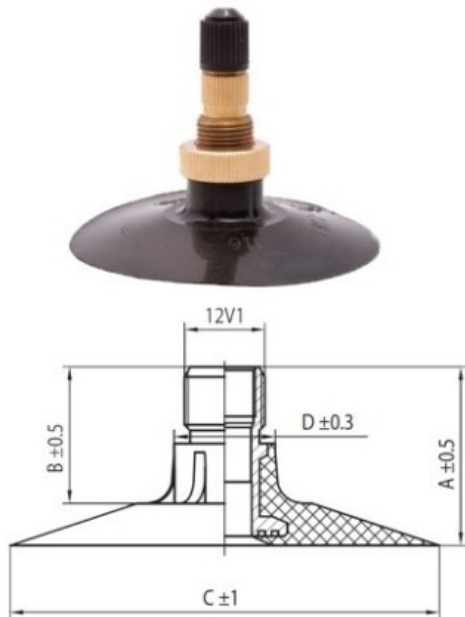

Tube 19.5L-24 TR218A Kabat

Category	Tubes
Size	19.5L-24
Width	500
Section ratio	
Rim	24
Model	TR218A
Analogue	500/70R24

Delivery 1-5 w/d

Warranty

Description

All technical information about products in our website protekta.lt is based on the information given by the manufacturers. This information serves only information purposes and it is not mandatory.