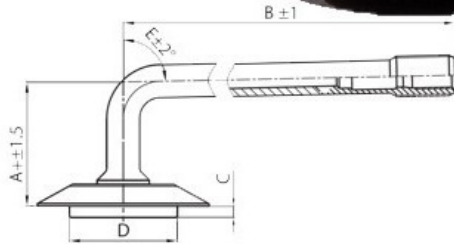

Tube 17.5-25 TRJ1175C Dong

Category	Tubes
Size	17.5-25
Width	17.5
Section ratio	
Rim	25
Model	TRJ1175C
Analogue	

Delivery ---

Warranty

Description

All technical information about products in our website protekta.It is based on the information given by the manufacturers. This information serves only information purposes and it is not mandatory.