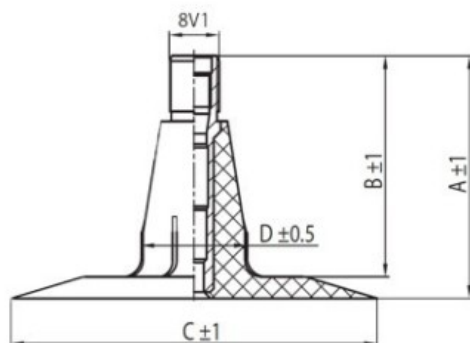

Tube 4.00/5.00-15 TR15

Category	Tubes
Size	4.00/5.00-15
Width	4
Section ratio	
Rim	15
Model	TR15
Analogue	

Delivery ---

Warranty

Description

All technical information about products in our website protekta.It is based on the information given by the manufacturers. This information serves only information purposes and it is not mandatory.