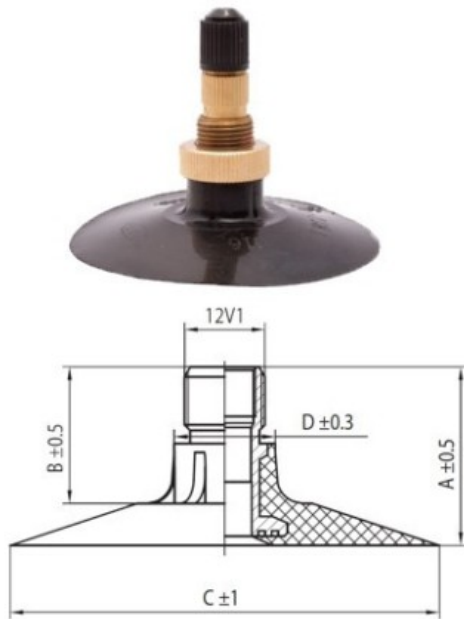

## Tube 11.2-42 TR218A Kabat

Category	Tubes
Size	11.2-42
Width	11.2
Section ratio	
Rim	42
Model	TR218A
Analogue	11.2R42

Delivery

---

Warranty

Description

All technical information about products in our website protekta.lt is based on the information given by the manufacturers. This information serves only information purposes and it is not mandatory.