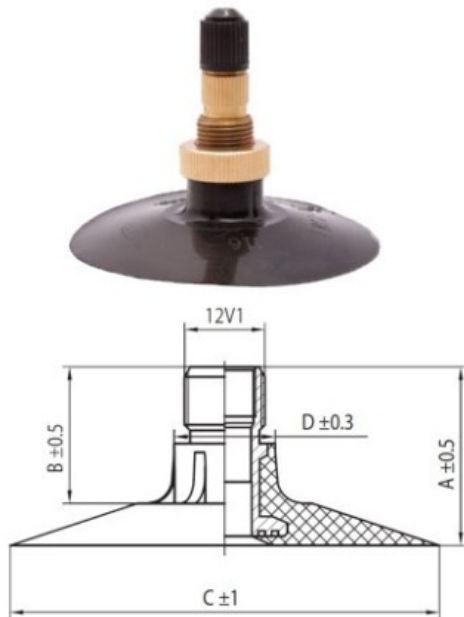

## Tube 18.4-24 TR218A Kabat

Category	Tubes
Size	18.4-24
Width	18.4
Section ratio	
Rim	24
Model	TR218A
Analogue	480/70-24

Delivery 1-5 w/d

Warranty

Description

All technical information about products in our website protekta.lt is based on the information given by the manufacturers. This information serves only information purposes and it is not mandatory.